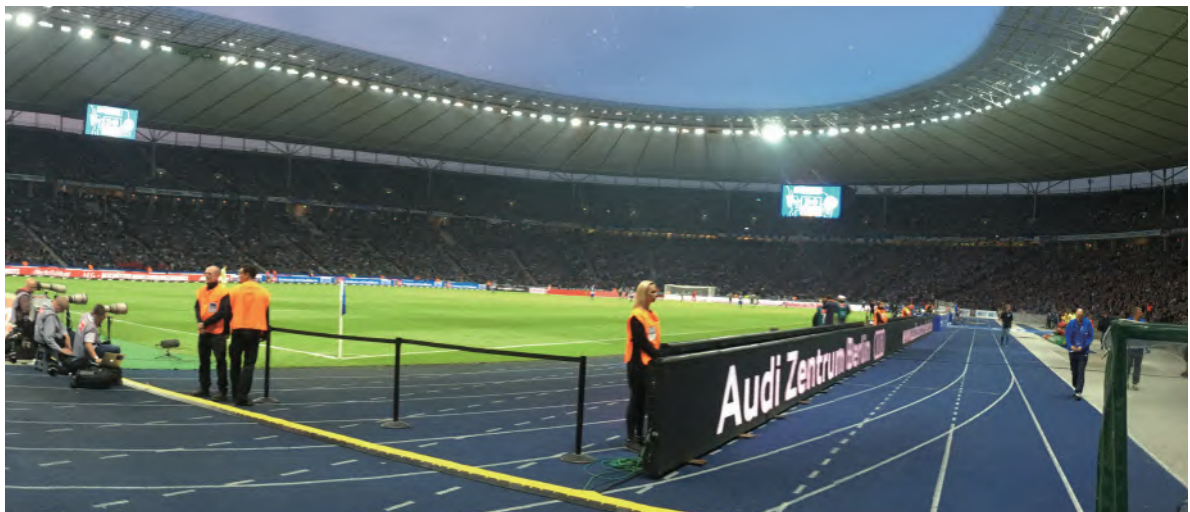

Integrated Power Box Design, Support Signal&Power Redundancy

- › Maintenance friendly for the power box.
- › Support signal redundancy and optional power redundancy.