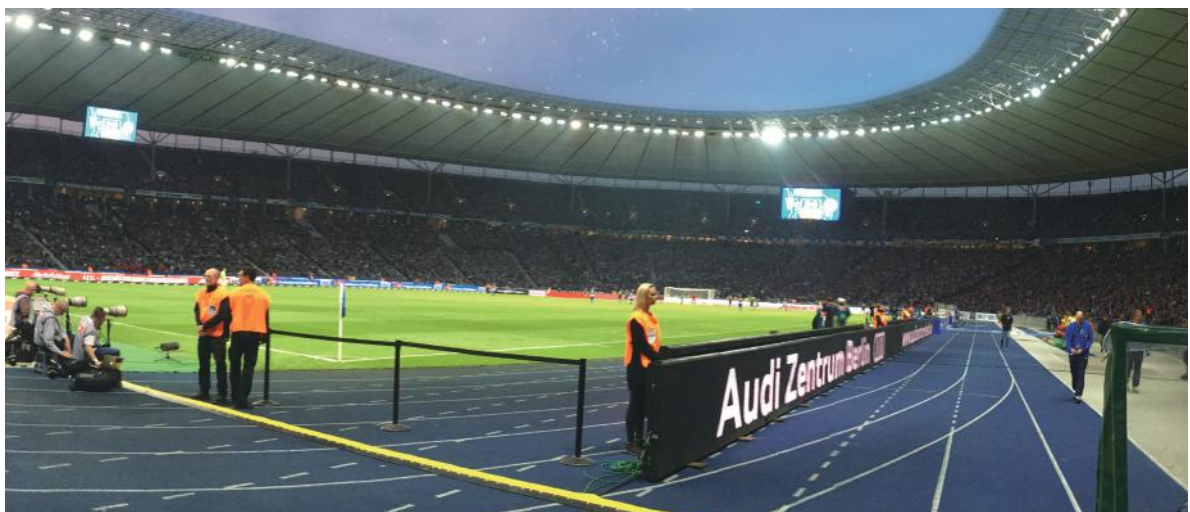

Integrated Power Box Design, Support Signal&Power Redundancy

- › Maintenance friendly for the power box.
- › Support signal redundancy and optional power redundancy.