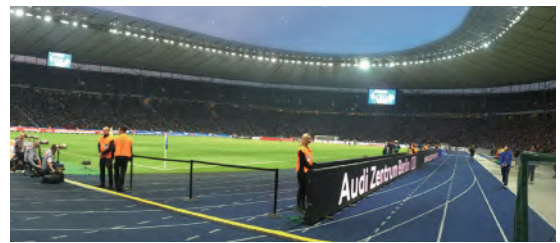

Excellent Visual Performance

- › Wide color gamut brings excellent visual experience.
- › Up to 7680 hz refresh rate guarantees superior performance for high dynamic range contents.
- › High brightness up to 8000 nits for varies of demand.
- › Infrared LED function brings more possibilities to in-event advertising market.